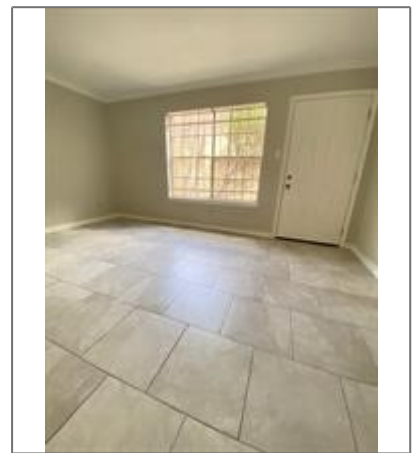

6401 Skyline Drive 26

1,188 Sqft - 6401 Skyline Drive 26, Houston, Texas 77057

Basic Details

Property Type:	Residential
Listing Type:	For Sale
Listing ID:	70095141
Price:	\$104,900
Bedrooms:	2
Rooms:	3
Bathrooms:	1
Half Bathrooms:	1
Square Footage:	1,188 Sqft
Year Built:	1969