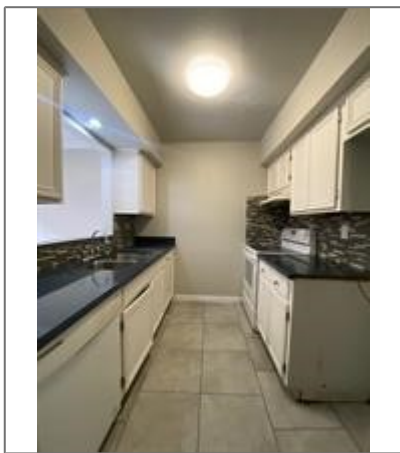

# 6401 Skyline Drive 26

1,188 Sqft - 6401 Skyline Drive 26, Houston, Texas 77057

## Basic Details

Property Type:	<b>Residential</b>
Listing Type:	<b>For Sale</b>
Listing ID:	<b>70095141</b>
Price:	<b>\$104,900</b>
Bedrooms:	<b>2</b>
Rooms:	<b>3</b>
Bathrooms:	<b>1</b>
Half Bathrooms:	<b>1</b>
Square Footage:	<b>1,188 Sqft</b>
Year Built:	<b>1969</b>