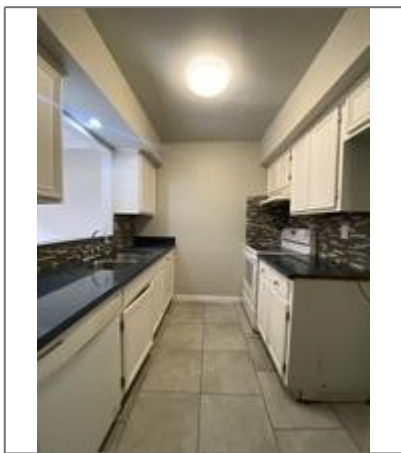

6401 Skyline Drive 26

1,188 Sqft - 6401 Skyline Drive 26, Houston, Texas 77057

Basic Details

Property Type:	Residential
Listing Type:	For Sale
Listing ID:	70095141
Price:	\$104,900
Bedrooms:	2
Rooms:	3
Bathrooms:	1
Half Bathrooms:	1
Square Footage:	1,188 Sqft
Year Built:	1969