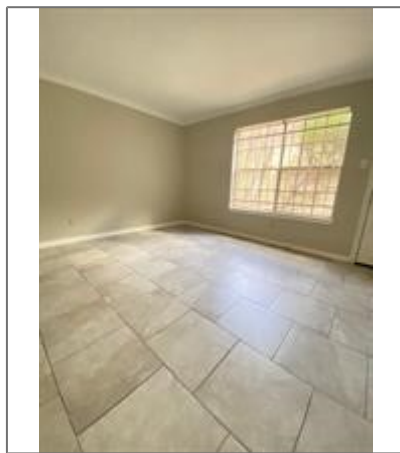

6401 Skyline Drive 26

1,188 Sqft - 6401 Skyline Drive 26, Houston, Texas 77057

Basic Details

Property Type:	Residential
Listing Type:	For Sale
Listing ID:	70095141
Price:	\$104,900
Bedrooms:	2
Rooms:	3
Bathrooms:	1
Half Bathrooms:	1
Square Footage:	1,188 Sqft
Year Built:	1969