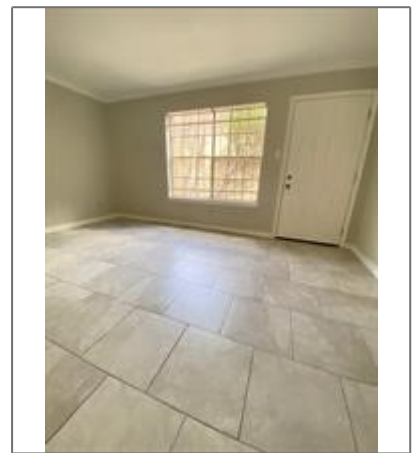

# 6401 Skyline Drive 26

1,188 Sqft - 6401 Skyline Drive 26, Houston, Texas 77057

## Basic Details

Property Type:	<b>Residential</b>
Listing Type:	<b>For Sale</b>
Listing ID:	<b>70095141</b>
Price:	<b>\$104,900</b>
Bedrooms:	<b>2</b>
Rooms:	<b>3</b>
Bathrooms:	<b>1</b>
Half Bathrooms:	<b>1</b>
Square Footage:	<b>1,188 Sqft</b>
Year Built:	<b>1969</b>