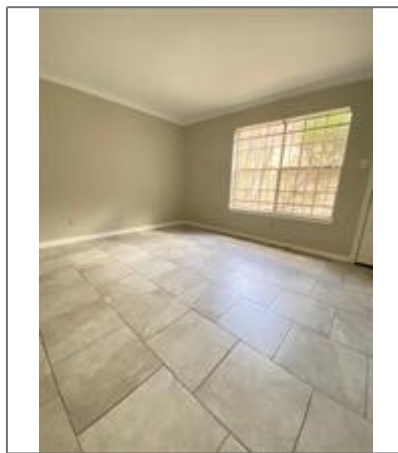

# 6401 Skyline Drive 26

1,188 Sqft - 6401 Skyline Drive 26, Houston, Texas 77057

## Basic Details

Property Type:	<b>Residential</b>
Listing Type:	<b>For Sale</b>
Listing ID:	<b>70095141</b>
Price:	<b>\$104,900</b>
Bedrooms:	<b>2</b>
Rooms:	<b>3</b>
Bathrooms:	<b>1</b>
Half Bathrooms:	<b>1</b>
Square Footage:	<b>1,188 Sqft</b>
Year Built:	<b>1969</b>